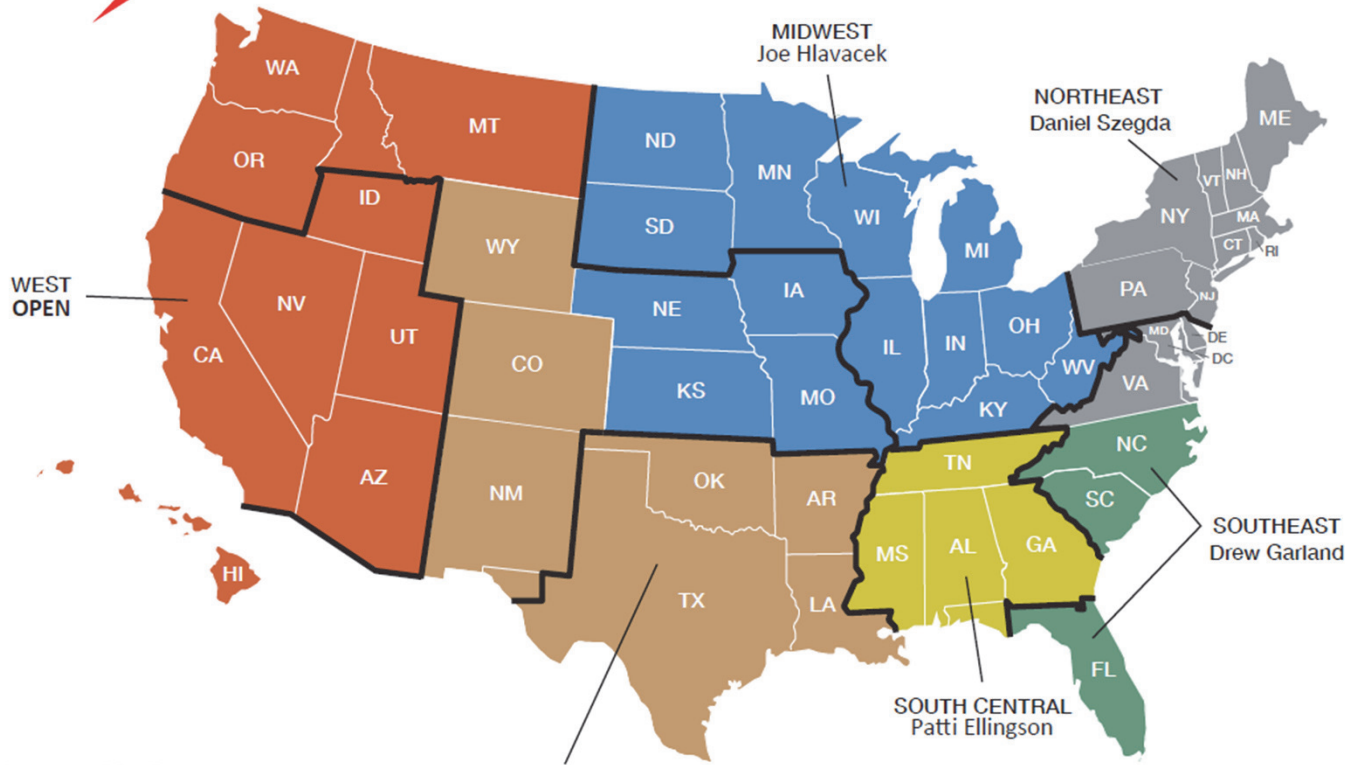

RBDM COVERAGE MAP

Business Development Managers

Vision – To drive partnerships with HVAC/R Distribution & build brand awareness with HVAC/R contractors

Color Sections = BDM Regions
Black Outlines = DiversiTech Regions

REGION	BDM	RAM
West	OPEN	Nancy Gush
South	Larry Meredith	Amanda Young
Midwest	Joe Hlavacek	Amanda Young
Northeast	Daniel Szegda	Amanda Young
Southeast	Drew Garland	Bev Winkey
South Central	Patti Ellingson	Bev Winkey
Nat. Sales Mgr.	Alston Mullins	

SOUTH
Larry Meredith

SOUTH CENTRAL
Patti Ellingson

REGION	REGION MANAGER	RSA
West	Chris Foster	Darcy Hopka
South	Keri Cupp	Kristen Tapia
Midwest	Rob Peoples	Stacey Moser
Northwest	Donavan Simpson	Morgan Mickas
Northeast	Matt Flemer	Morgan Mickas
Southeast	David Eidson	Ken Sahinovich
South Central	Matt Dove	Ken Sahinovich